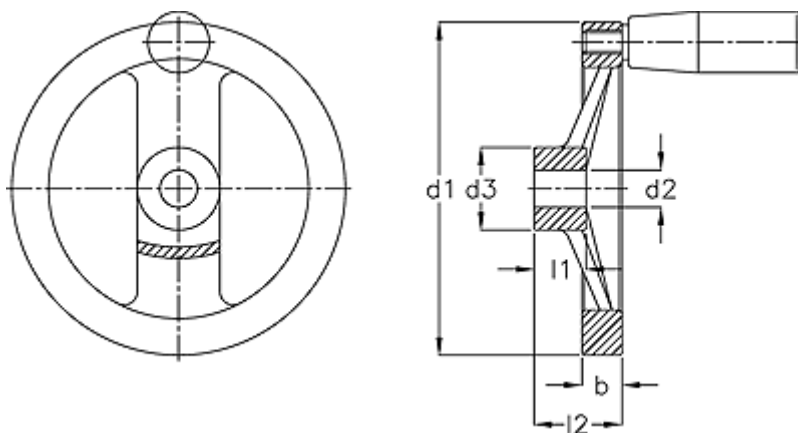

Data Sheet

Article number: 201281341

Description: E+G Handwheel
GN 322-250-K22-R

Measures

b	= 23.0
d1	= 250
d2 H7	= 22
d3	= 48
Handle	= 25
l1	= 28
l2	= 51